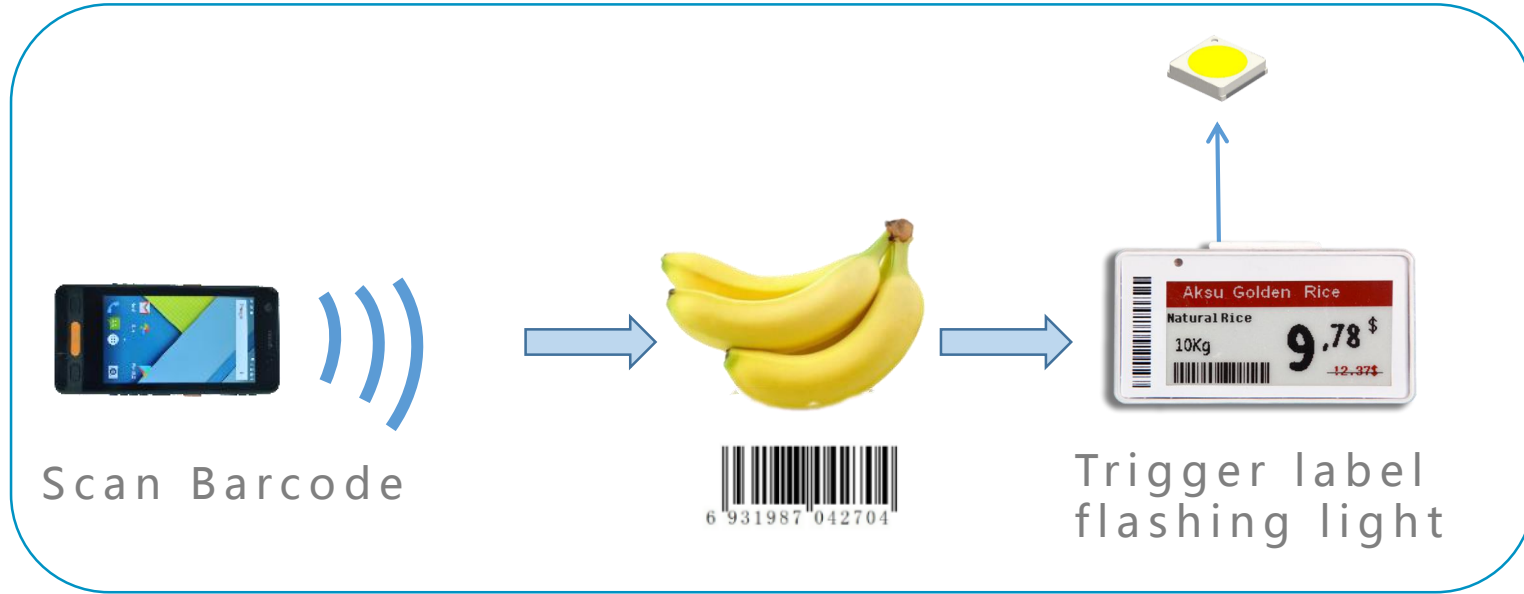

SERTAG Smart ESL Solution—System Architecture

Solution for Market

Real-time Display the latest prices and price types of supermarket background system information after binding the commodity and labels.

System of Retail

Sertag Smart ESL Solution—Advantage

Pick/replenish assistant

Precise positioning of individual goods, greatly improve the replenishment efficiency.

PDA Scan Barcode and sending to eRetail System