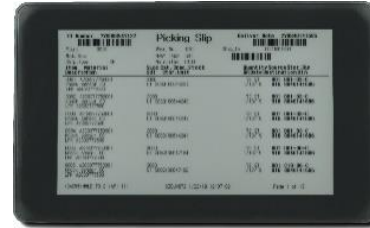

SETM0750N

Outline Dimension: 229.7mm(H)
× 145.1mm(V) × 18mm(D)
Display colors: Black, White
Resolution: 640(H) * 384(V)
Working Temperature: 0~50°C
Working humidity: less than 75%
Life Time: 5 years