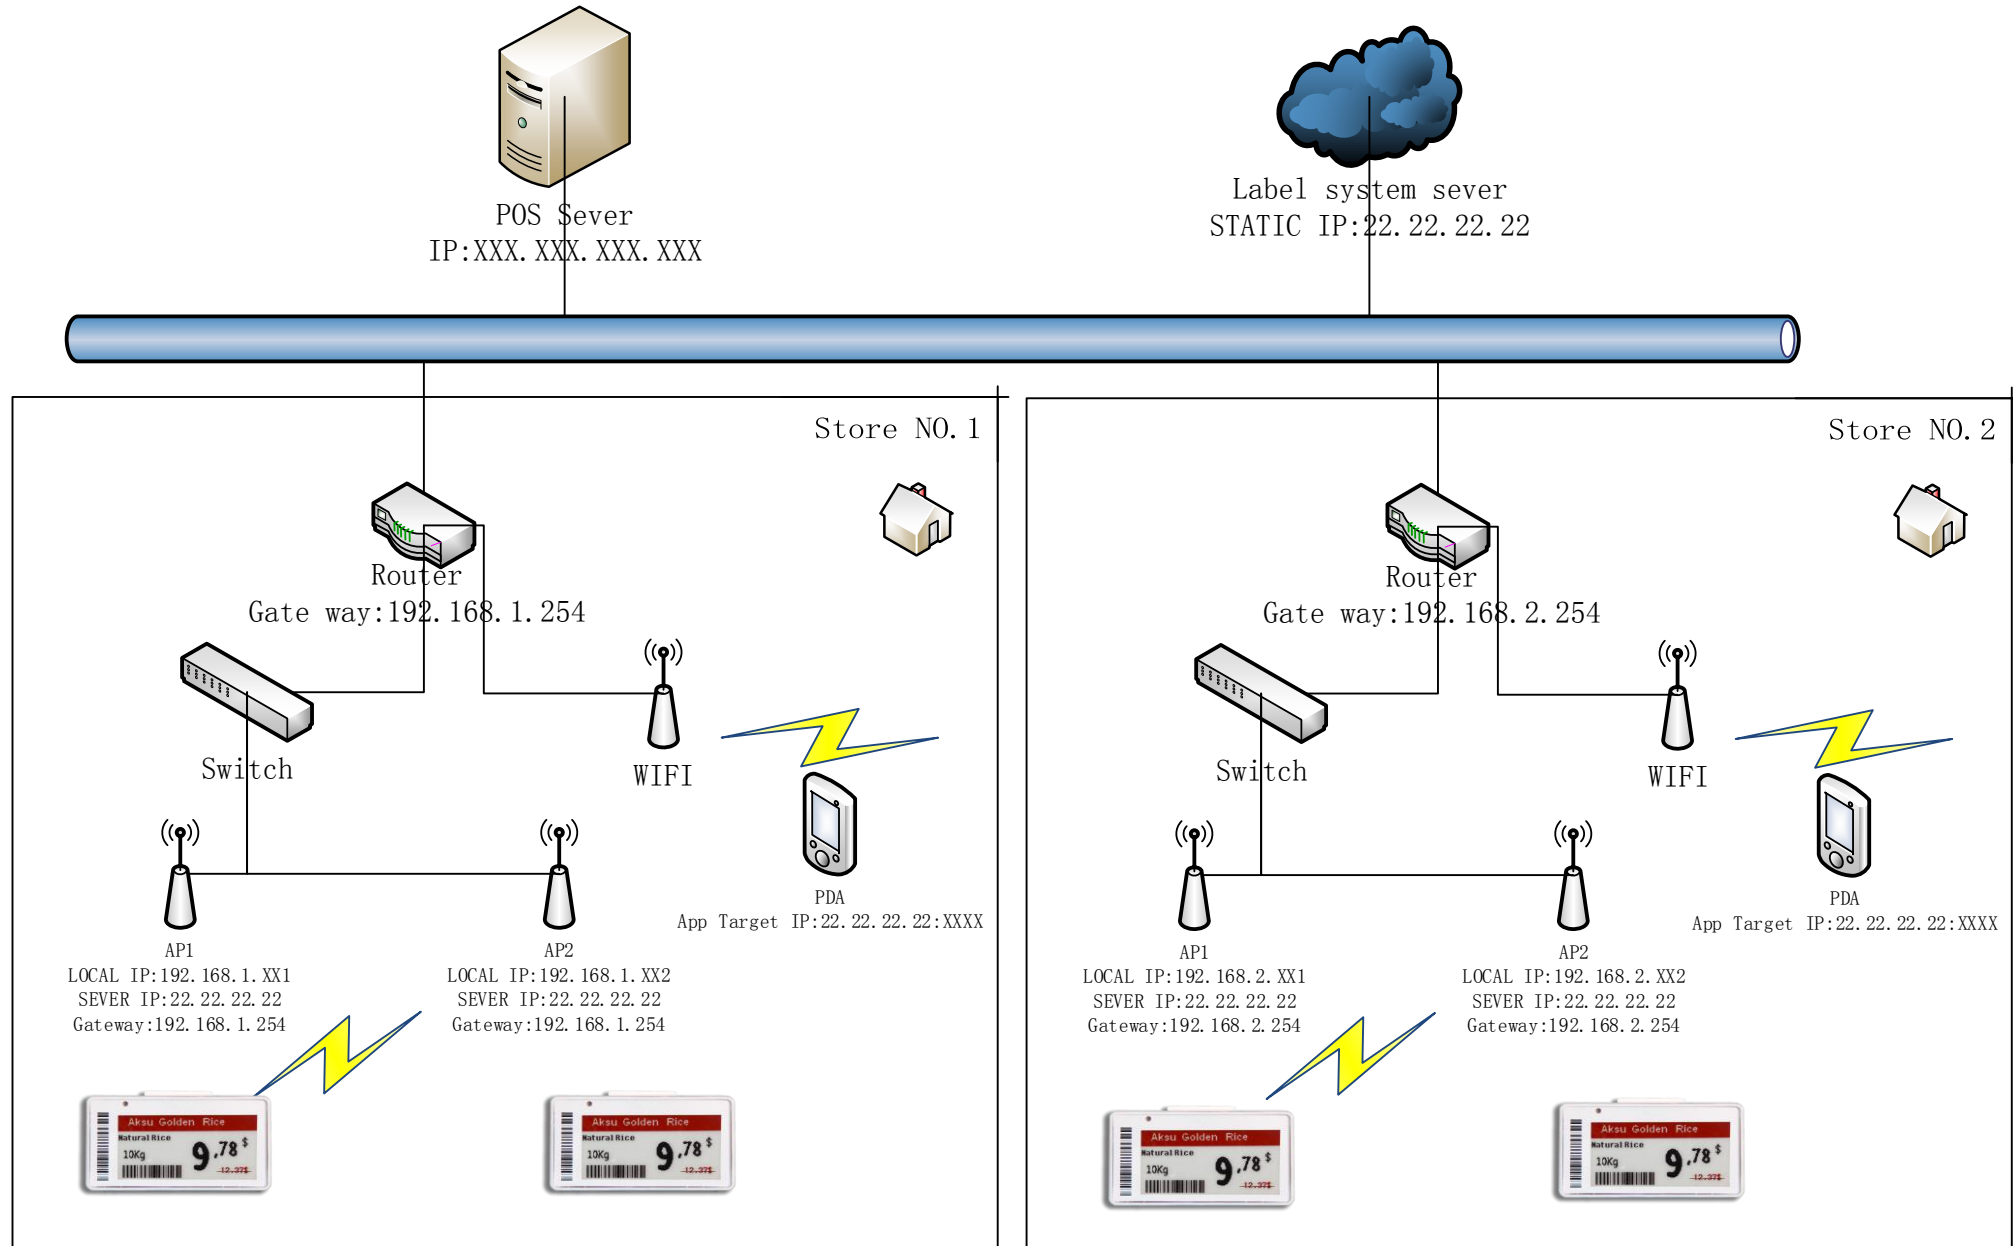

Shelf display information

According to the shelf display information of commodity position in the store, it is displayed to realize visual display, position management and hot spot analysis of sales.

System Architecture for Single store

System Architecture for Single store

System Architecture for Multiple stores

System Architecture for Multiple Stores (Central management model)

System Architecture for Multiple Stores (Cloud model)

Sertag Smart ESL Solution—System Docking Scheme