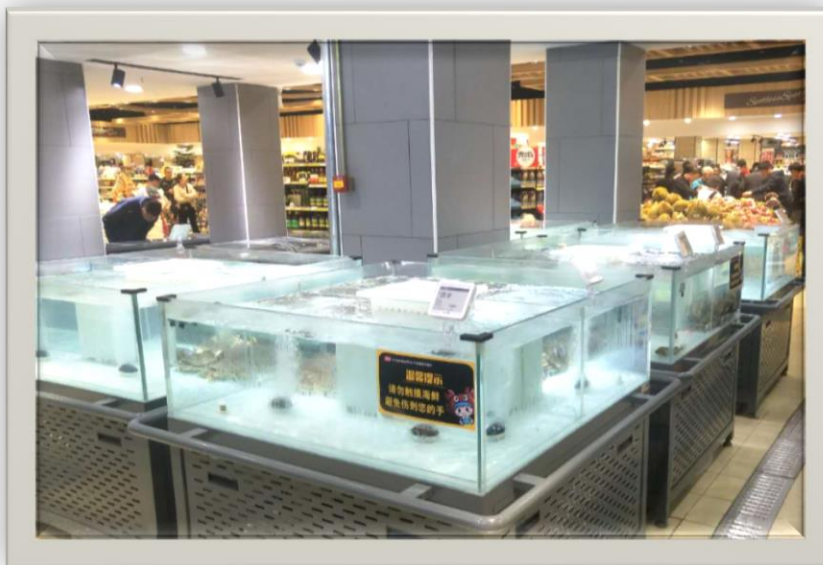

Universal clamp
Apply : 4.2 inch

Pendant
Apply : 4.2 inch

Details of Installation Accessories

Rail Type Installation

Hang Type Installation

**Stand Type
Installation**

**Clamp Type
Installation**

Hang Ring Type Installation