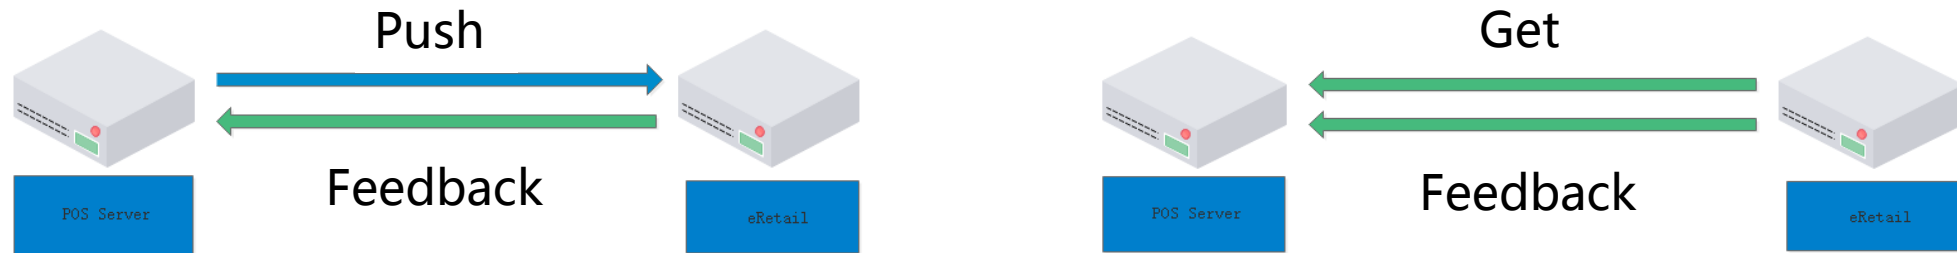

03. Direction - Push mode

04. Template confirmation (specific options: special, promotional)