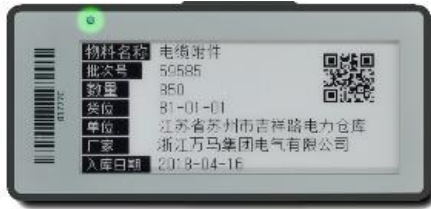

SETR2100C

Outline Dimension: 545mm(H)
× 56.1mm(V) × 15.5mm(D)
Display colors: multicolor
Resolution: 1920(H) * 132(V)
Interface: USB
Output: WIFI \$ USB
Visual scope: 89/89/89/89

SETR2300C

Outline Dimension: 597.4mm(H)
× 60.4mm(V) × 14.5mm(D)
Display colors: multicolor
Resolution: 1920(H) * 158(V)
Interface: USB
Output: Wifi \$ USB
Visual scope: 89/89/89/89

SETR0880C

Outline Dimension: 271mm(H)
× 71mm(V) × 24.1mm(D)
Display colors: multicolor
Resolution: 1920(H) * 480(V)
Interface: USB, TPC
Output: Wifi \$ USB
Visual scope: 85/85/85/85

SETW0290N

Outline Dimension: 89mm(H)
× 45mm(V) × 13.5mm(D)
Display colors: Black, White
Resolution: 296(H) * 128(V)
Working Temperature: 0~50°C
Working humidity: less than 75%
Life Time: 2 years