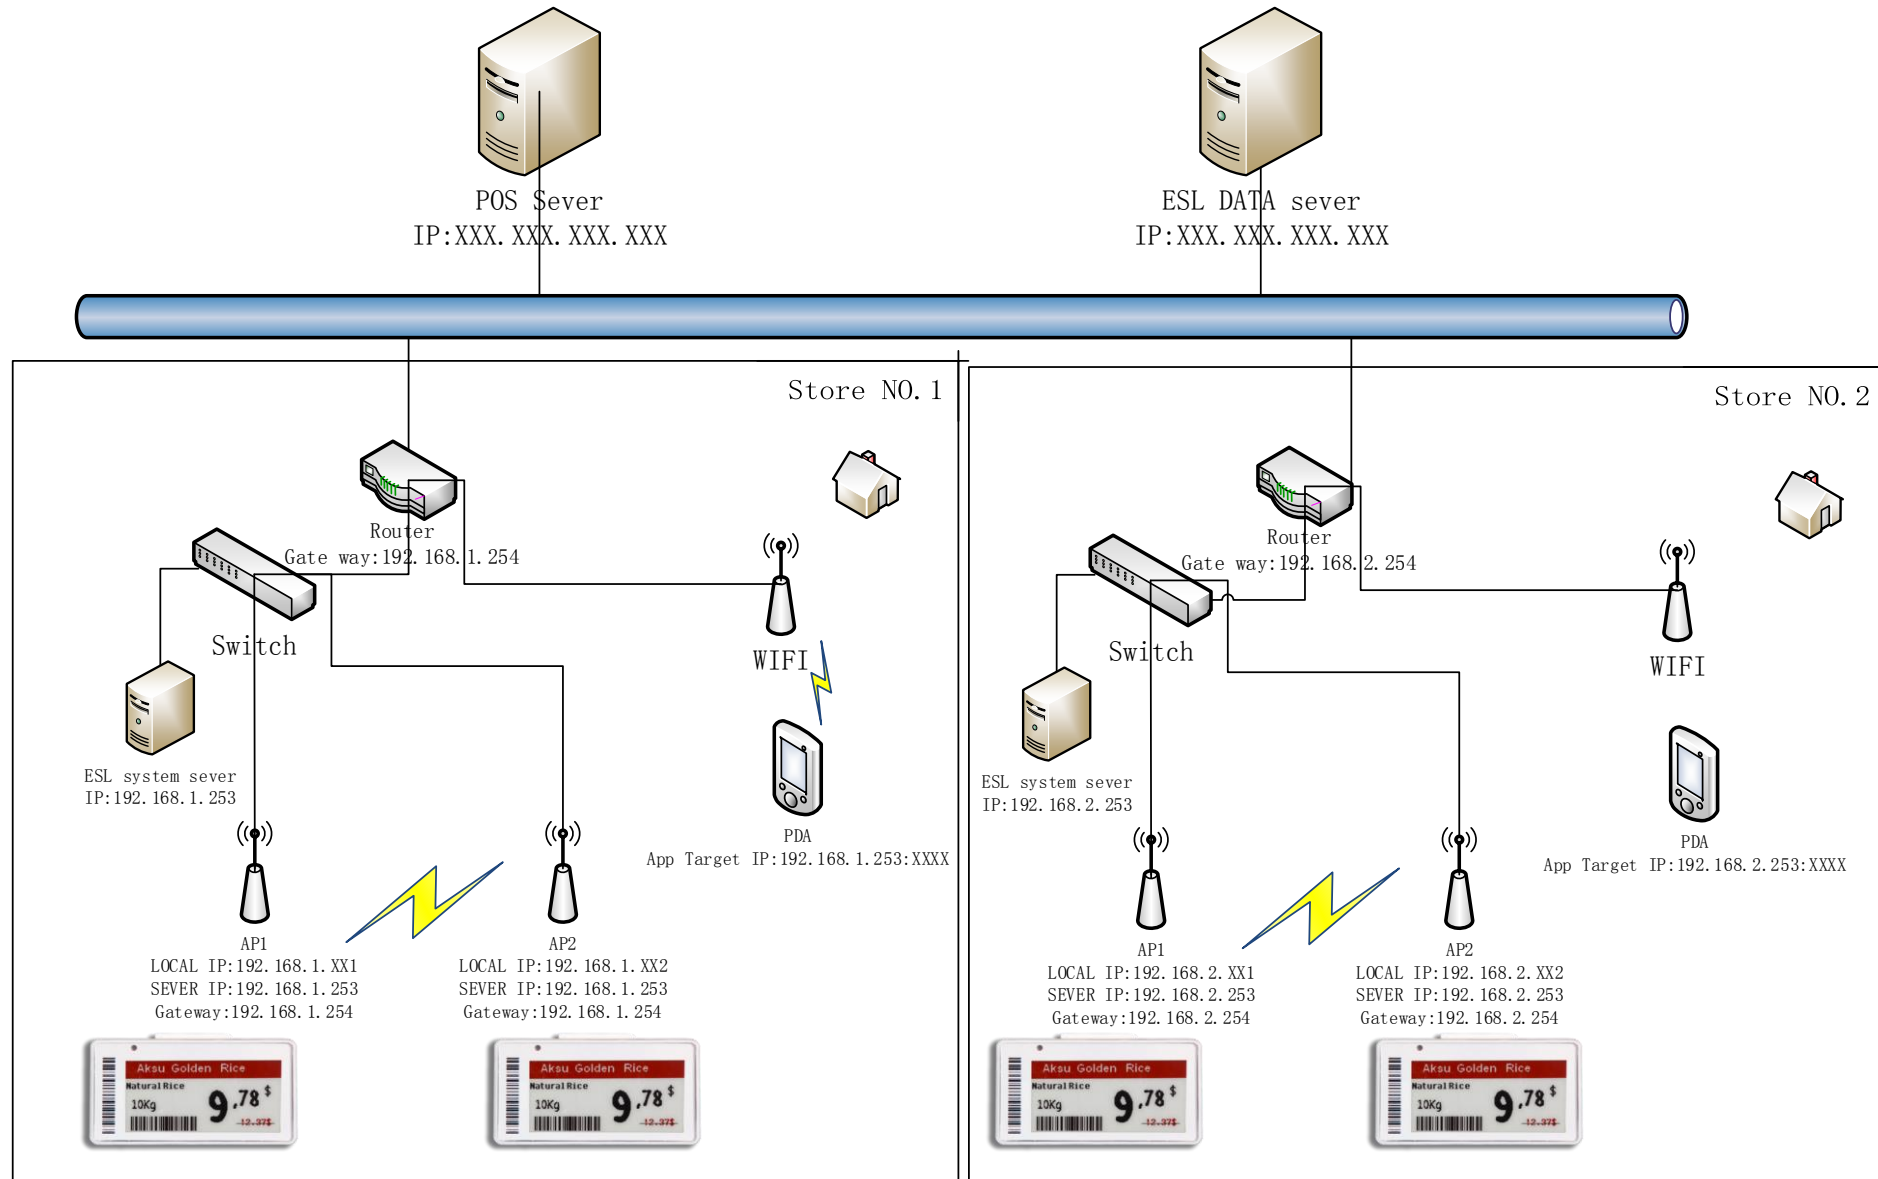

Shelf display information

According to the shelf display information of commodity position in the store, it is displayed to realize visual display, position management and hot spot analysis of sales.

System Architecture for Single store

System Architecture for Single store

System Architecture for Multiple stores

System Architecture for Multiple Stores (Central management model)

System Architecture for Multiple Stores (Cloud model)

Sertag Smart ESL Solution—System Docking Scheme