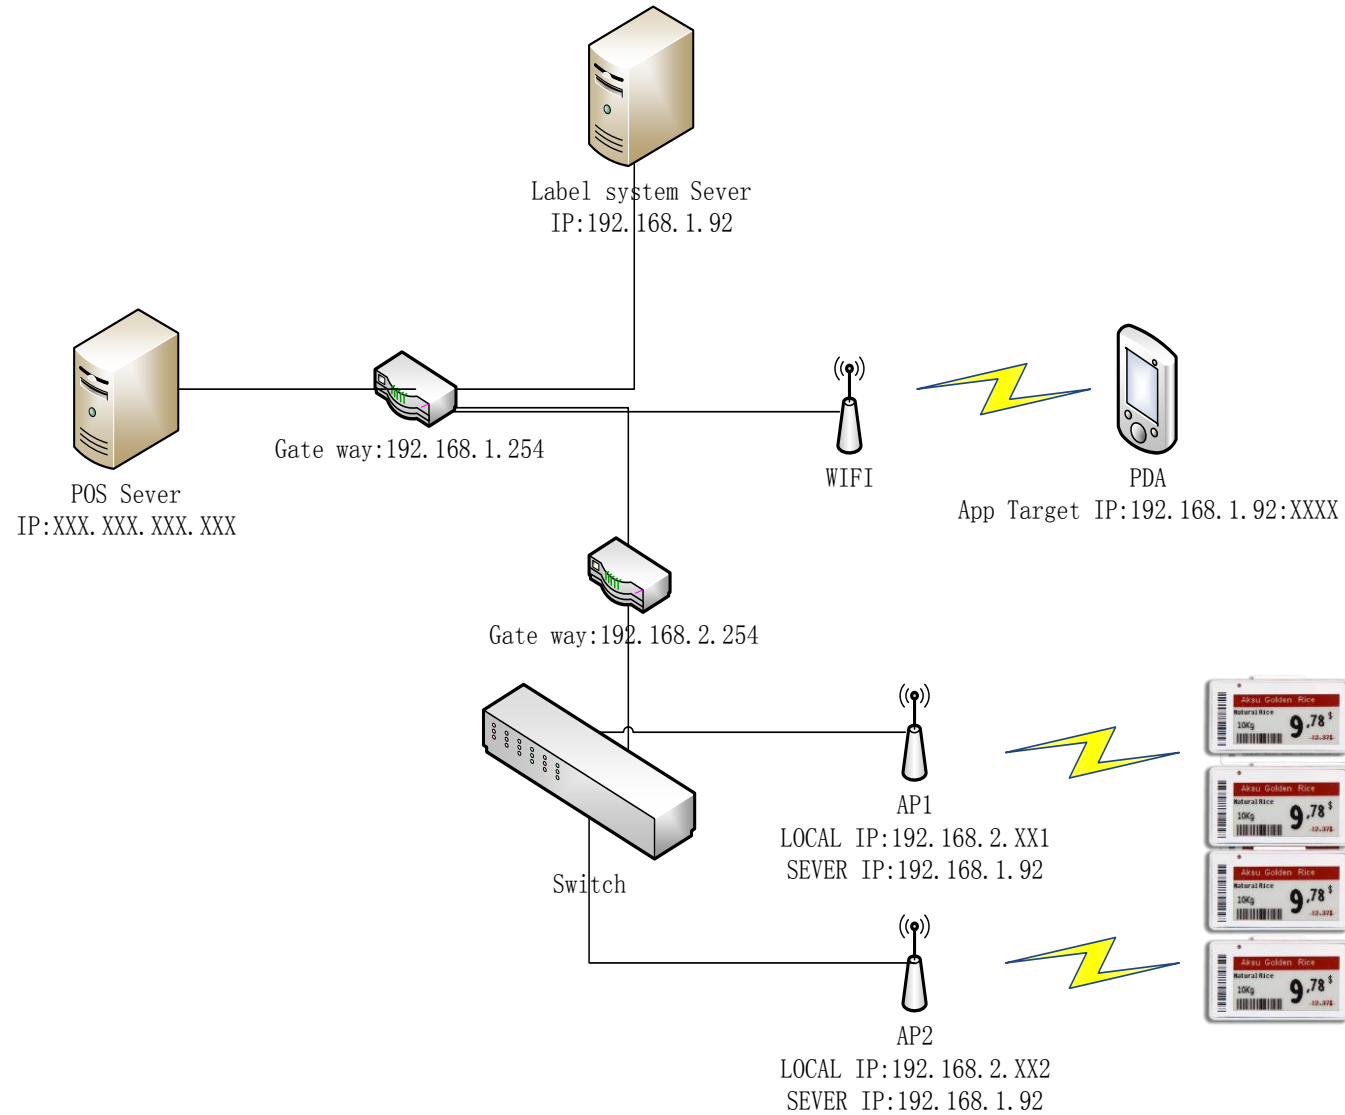

Shelf display information

According to the shelf display information of commodity position in the store, it is displayed to realize visual display, position management and hot spot analysis of sales.

System Architecture for Single store

System Architecture for Single store

System Architecture for Multiple stores

System Architecture for Multiple Stores (Central management model)

System Architecture for Multiple Stores (Cloud model)

Sertag Smart ESL Solution—System Docking Scheme